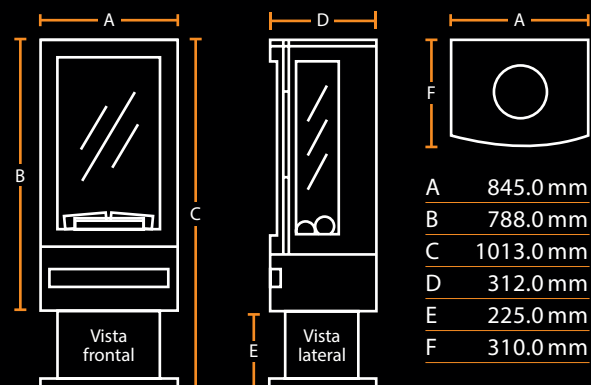

NEW FOREST 2400

A	2352.0 mm
B	311.0 mm
C	2375.0 mm
D	565.0 mm
E	424.0 mm
F	300.0 mm
G	55.5 mm
H	67.0 mm
I	83.5 mm

ASHLETT

A	650.0 mm
B	490.0 mm
C	300.0 mm

MEDIDAS PRODUCTO

ASHURST

BRAMSHAW

HINTON

TUBO ESTUFA

BROCKENHURST

Brockenhurst 870

A	1400.0 mm	B	404.0 mm	C	1020.0 mm	D	536.0 mm	E	331.0 mm
F	100.0 mm	G	105.0 mm	H	87.0 mm	I	317.5 mm	J	72.5 mm

Brockenhurst 1200

A	1730.0 mm	B	404.0 mm	C	1350.0 mm	D	630.5 mm	E	425.5 mm
F	100.0 mm	G	105.0 mm	H	87.0 mm	I	317.5 mm	J	72.5 mm

Brockenhurst 1600

A	2130.0 mm	B	404.0 mm	C	1750.0 mm	D	630.5 mm	E	425.5 mm
---	-----------	---	----------	---	-----------	---	----------	---	----------

HOLBURY

Holbury 870

A	845.0 mm	B	1050.0 mm	C	322.5 mm	D	509.0 mm	E	797.0 mm	F	309.0 mm
G	845.0 mm	H	292.5 mm	I	30.0 mm	J1	24.0 mm	J2	35.0 mm	K	465.0 mm

Holbury 1200

A	1178.0 mm	B	1440.0 mm	C	322.5 mm	D	628.0 mm	E	1127.0 mm	F	403.0 mm
G	1175.0 mm	H	292.5 mm	I	30.0 mm	J1	24.0 mm	J2	35.0 mm	K	565.0 mm

Holbury 1600

A	1578.0 mm	B	1840.0 mm	C	322.5 mm	D	628.0 mm	E	1527.0 mm	F	403.0 mm
G	1575.0 mm	H	292.5 mm	I	30.0 mm	J1	24.0 mm	J2	35.0 mm	K	565.0 mm