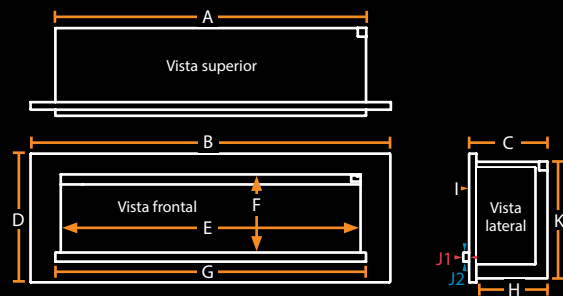

HOLBURY

Holbury 870

A	845.0 mm	B	1050.0 mm	C	322.5 mm	D	509.0 mm	E	797.0 mm	F	309.0 mm
G	845.0 mm	H	292.5 mm	I	30.0 mm	J1	24.0 mm	J2	35.0 mm	K	465.0 mm

Holbury 1200

A	1178.0 mm	B	1440.0 mm	C	322.5 mm	D	628.0 mm	E	1127.0 mm	F	403.0 mm
G	1175.0 mm	H	292.5 mm	I	30.0 mm	J1	24.0 mm	J2	35.0 mm	K	565.0 mm

Holbury 1600

A	1578.0 mm	B	1840.0 mm	C	322.5 mm	D	628.0 mm	E	1527.0 mm	F	403.0 mm
G	1575.0 mm	H	292.5 mm	I	30.0 mm	J1	24.0 mm	J2	35.0 mm	K	565.0 mm