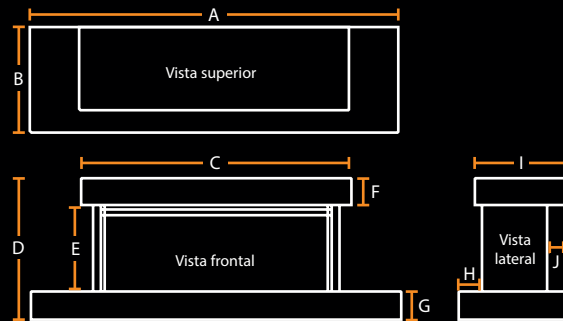

BROCKENHURST

Brockenhurst 870

A	1400.0 mm	B	404.0 mm	C	1020.0 mm	D	536.0 mm	E	331.0 mm
F	100.0 mm	G	105.0 mm	H	87.0 mm	I	317.5 mm	J	72.5 mm

Brockenhurst 1200

A	1730.0 mm	B	404.0 mm	C	1350.0 mm	D	630.5 mm	E	425.5 mm
F	100.0 mm	G	105.0 mm	H	87.0 mm	I	317.5 mm	J	72.5 mm

Brockenhurst 1600

A	2130.0 mm	B	404.0 mm	C	1750.0 mm	D	630.5 mm	E	425.5 mm