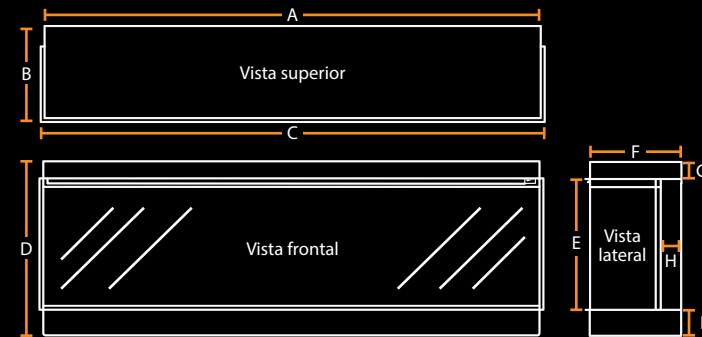

NEW FOREST 650SQ

NEW FOREST 870

NEW FOREST 1200

KNIGHTWOOD

NEW FOREST 1600

A	1578.0 mm
B	311.0 mm
C	1600.0 mm
D	565.0 mm
E	424.0 mm
F	300.0 mm
G	55.5 mm
H	67.0 mm
I	83.5 mm

NEW FOREST 1900

A	1900.0 mm
B	311.0 mm
C	1925.0 mm
D	565.0 mm
E	424.0 mm
F	300.0 mm
G	55.5 mm
H	67.0 mm
I	83.5 mm

NEW FOREST 2400

A	2352.0 mm
B	311.0 mm
C	2375.0 mm
D	565.0 mm
E	424.0 mm
F	300.0 mm
G	55.5 mm
H	67.0 mm
I	83.5 mm

ASHLETT

A	650.0 mm
B	490.0 mm
C	300.0 mm

MEDIDAS PRODUCTO

ASHURST

BRAMSHAW

HINTON