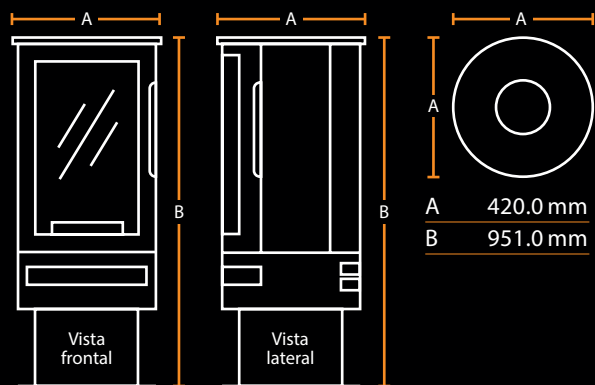

NEW FOREST 2400

A	2352.0 mm
B	311.0 mm
C	2375.0 mm
D	565.0 mm
E	424.0 mm
F	300.0 mm
G	55.5 mm
H	67.0 mm
I	83.5 mm

ASHLETT

A	650.0 mm
B	490.0 mm
C	300.0 mm

MEDIDAS PRODUCTO

ASHURST

BRAMSHAW

HINTON

TUBO ESTUFA

BROCKENHURST

Brockenhurst 870

A	1400.0 mm	B	404.0 mm	C	1020.0 mm	D	536.0 mm	E	331.0 mm
F	100.0 mm	G	105.0 mm	H	87.0 mm	I	317.5 mm	J	72.5 mm

Brockenhurst 1200

A	1730.0 mm	B	404.0 mm	C	1350.0 mm	D	630.5 mm	E	425.5 mm
F	100.0 mm	G	105.0 mm	H	87.0 mm	I	317.5 mm	J	72.5 mm

Brockenhurst 1600

A	2130.0 mm	B	404.0 mm	C	1750.0 mm	D	630.5 mm	E	425.5 mm
---	-----------	---	----------	---	-----------	---	----------	---	----------

HOLBURY

Holbury 870

A	845.0 mm	B	1050.0 mm	C	322.5 mm	D	509.0 mm	E	797.0 mm	F	309.0 mm
G	845.0 mm	H	292.5 mm	I	30.0 mm	J1	24.0 mm	J2	35.0 mm	K	465.0 mm

Holbury 1200

A	1178.0 mm	B	1440.0 mm	C	322.5 mm	D	628.0 mm	E	1127.0 mm	F	403.0 mm
G	1175.0 mm	H	292.5 mm	I	30.0 mm	J1	24.0 mm	J2	35.0 mm	K	565.0 mm

Holbury 1600

A	1578.0 mm	B	1840.0 mm	C	322.5 mm	D	628.0 mm	E	1527.0 mm	F	403.0 mm
G	1575.0 mm	H	292.5 mm	I	30.0 mm	J1	24.0 mm	J2	35.0 mm	K	565.0 mm