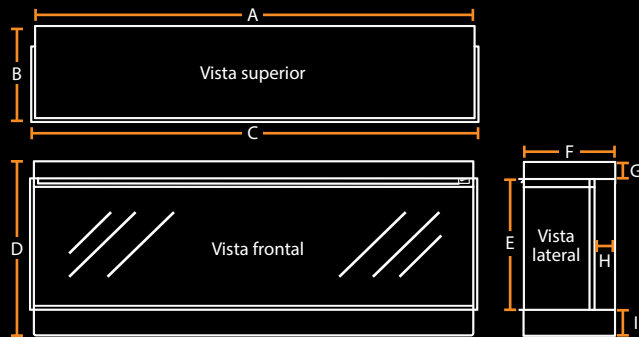

NEW FOREST 650SQ

NEW FOREST 870

NEW FOREST 1200

KNIGHTWOOD

NEW FOREST 1600

A	1578.0 mm
B	311.0 mm
C	1600.0 mm
D	565.0 mm
E	424.0 mm
F	300.0 mm
G	55.5 mm
H	67.0 mm
I	83.5 mm

NEW FOREST 1900

A	1900.0 mm
B	311.0 mm
C	1925.0 mm
D	565.0 mm
E	424.0 mm
F	300.0 mm
G	55.5 mm
H	67.0 mm
I	83.5 mm

NEW FOREST 2400

A	2352.0 mm
B	311.0 mm
C	2375.0 mm
D	565.0 mm
E	424.0 mm
F	300.0 mm
G	55.5 mm
H	67.0 mm
I	83.5 mm

ASHLETT

A	650.0 mm
B	490.0 mm
C	300.0 mm

MEDIDAS PRODUCTO

ASHURST

BRAMSHAW

HINTON