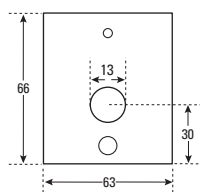

Caratteristiche tecniche / Technical specifications

Ventilazione Ventilation	smart
Piani di cottura Cooking areas	3
Camera di cottura Cooking chamber	40x50 inox 430 semismontabile antitaglio 430stainless steel semi-removable cut-proof
Legna per raggiungere 300°C Firewood needed to obtain 300°	4/5 Kg
Legna per mantenimento orario Firewood needed to maintain the temperature for one hour	1 Kg
Calore costante del forno Oven constant heat	3 h
Calore dopo 8 ore dallo spegnimento Heat after 8 hours from extinguishing the fire	100°C
Colore Colour	Nero antracite, inox satinato / Antracite black, satin stainless steel