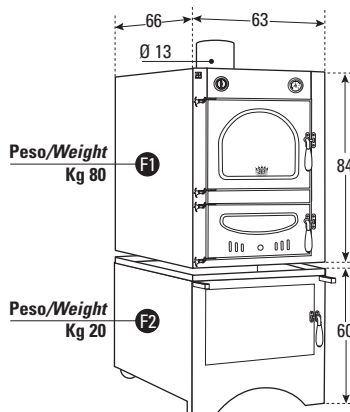

Caratteristiche tecniche / Technical specifications

Ventilazione Ventilation	smart
Piani di cottura Cooking areas	3
Camera di cottura Cooking chamber	40x50 inox 430 semismontabile antitaglio 430stainless steel semi-removable cut-proof
Legna per raggiungere 300°C Firewood needed to obtain 300°	4/5 Kg
Legna per mantenimento orario Firewood needed to maintain the temperature for one hour	1 Kg
Calore costante del forno Oven constant heat	3 h
Calore dopo 8 ore dallo spegnimento Heat after 8 hours from extinguishing the fire	100°C
Colore Colour	Nero antracite, inox satinato / Antracite black, satin stainless steel